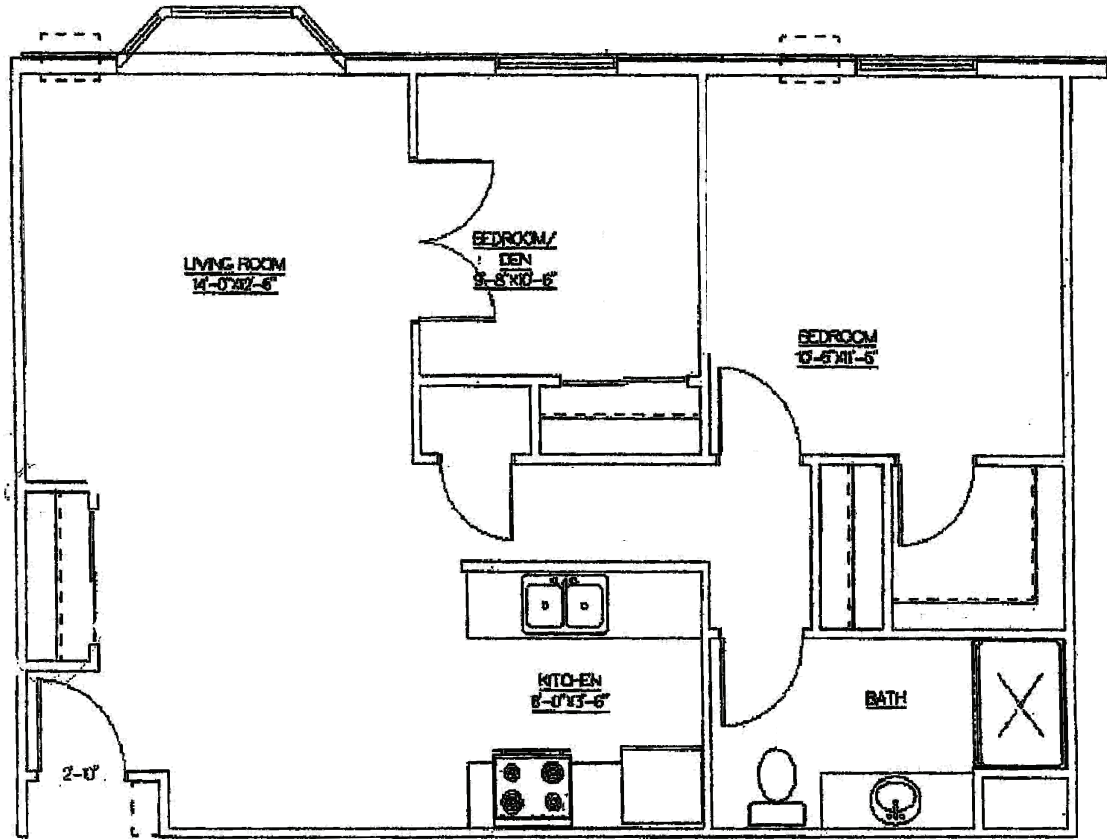

Centennial Villa 660 Park St E. Annandale, MN 55302

ASSISTED LIVING
2 BEDROOM
825 SQ. FT.